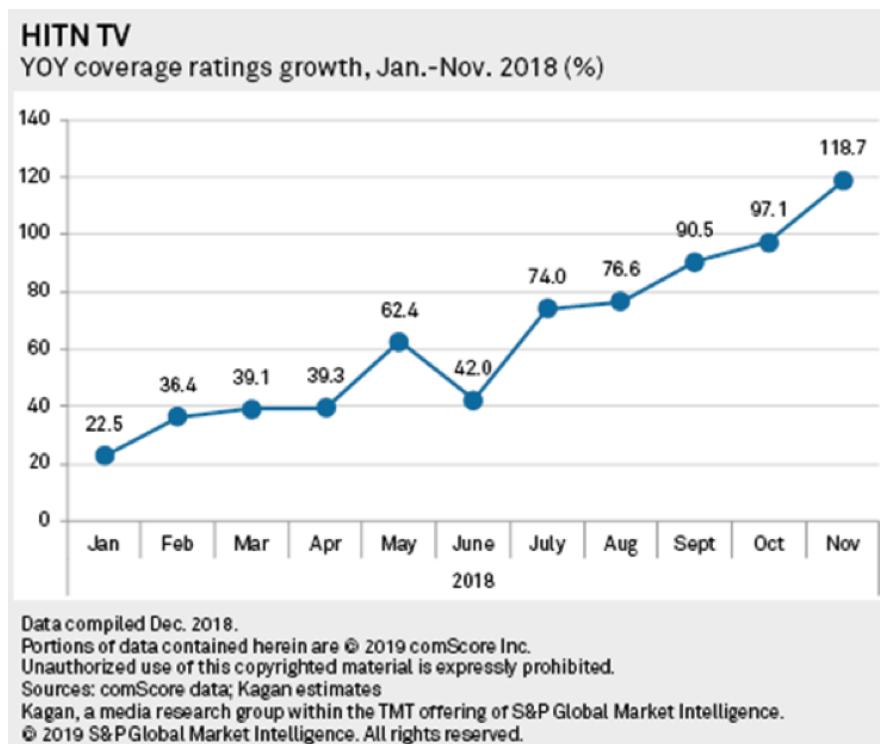

## HITN ends year with largest growth in viewership

HITN continues to grow in viewership in 2018 with meteoric growth that has increased viewership by over 118% versus viewership in 2017.

The Chart below shows how our ratings have grown in 2018.

Our new show "Mundo Salvaje con Ron Magill" is one of the most popular shows on HITN TV with an average audience of 50,000 live viewers per episode. Other popular shows include Planeta Helado, Arabia Salvaje and Centro Medico.